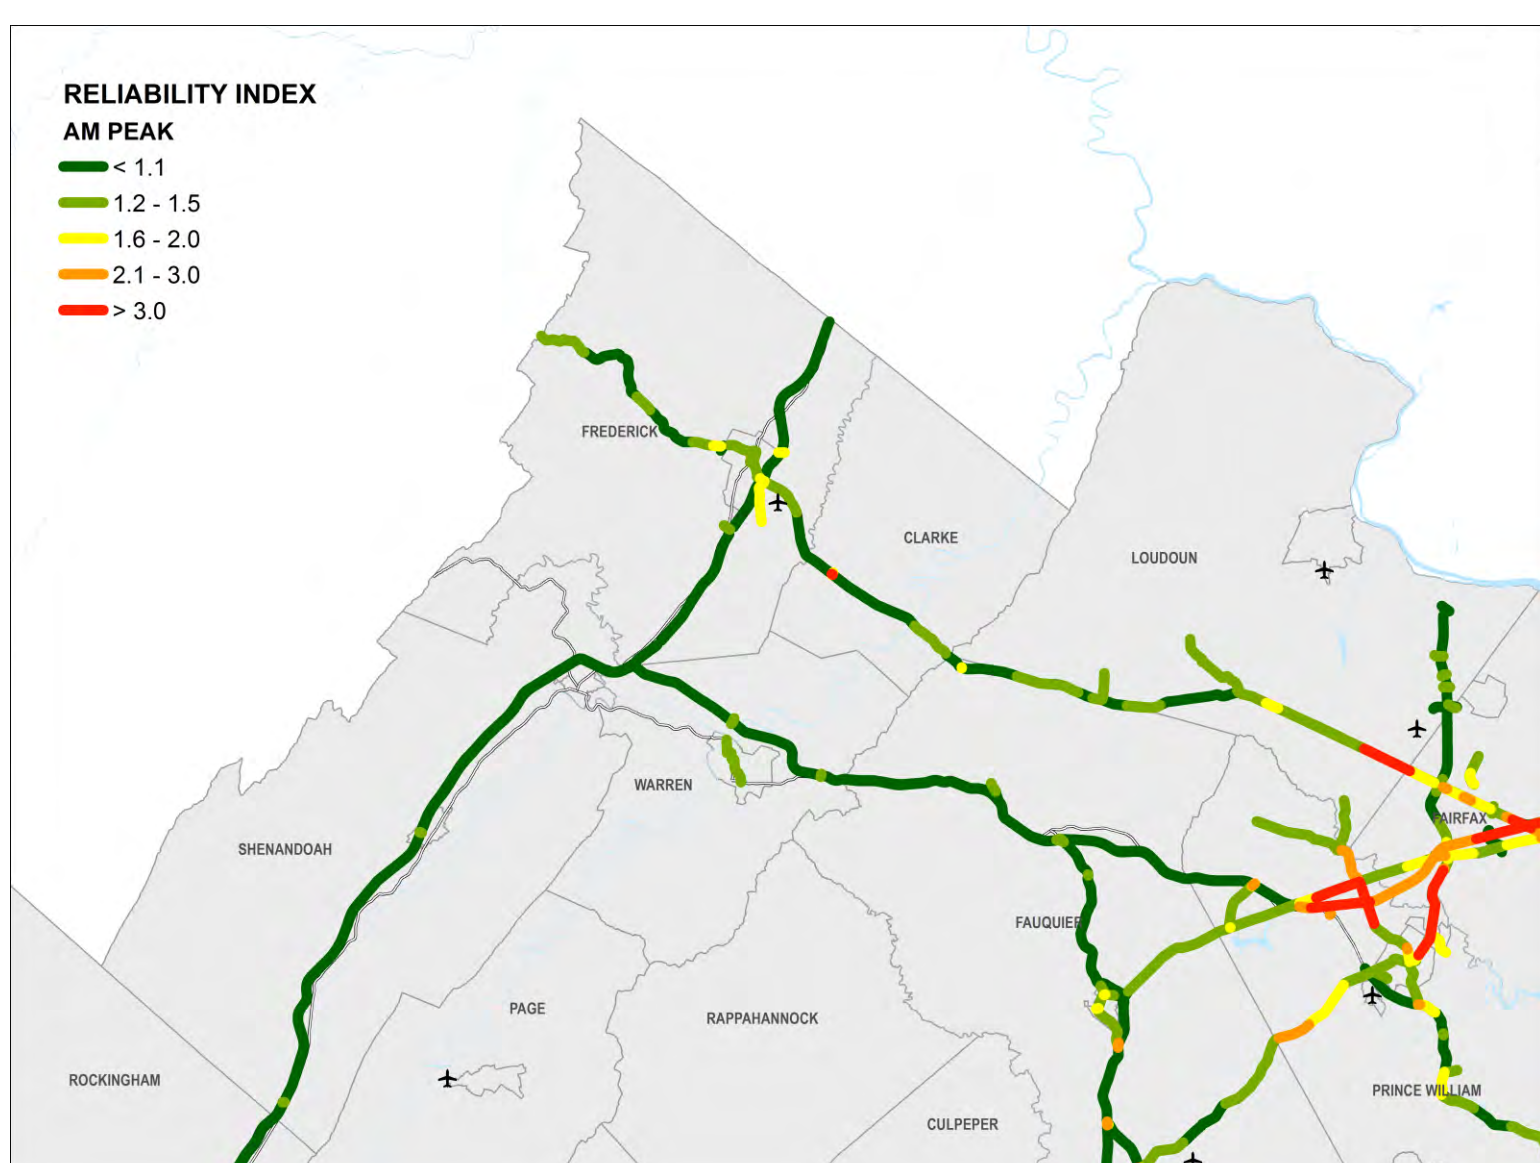

VTrans2040 Multimodal Transportation Plan

Corridor of Statewide Significance

DRAFT Data not to be used for planning