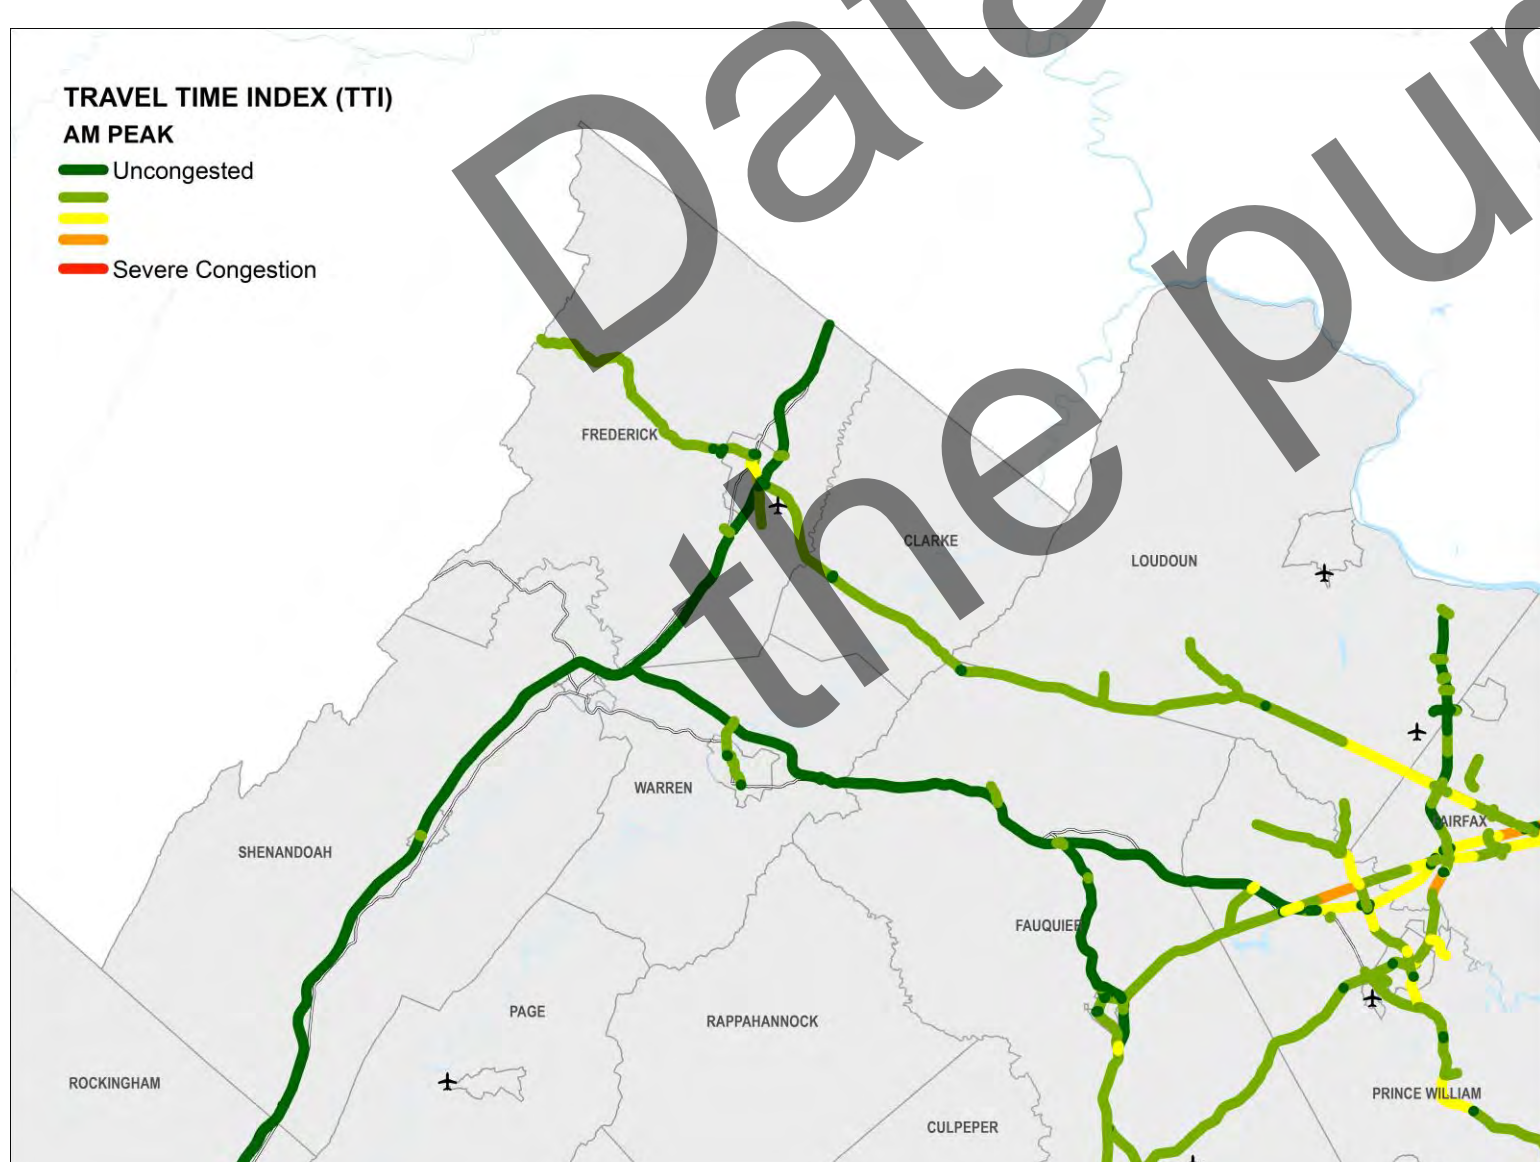

VTrans2040 Multimodal Transportation Plan

Corridor of Statewide Significance

DRAFT Data not to be used for planning