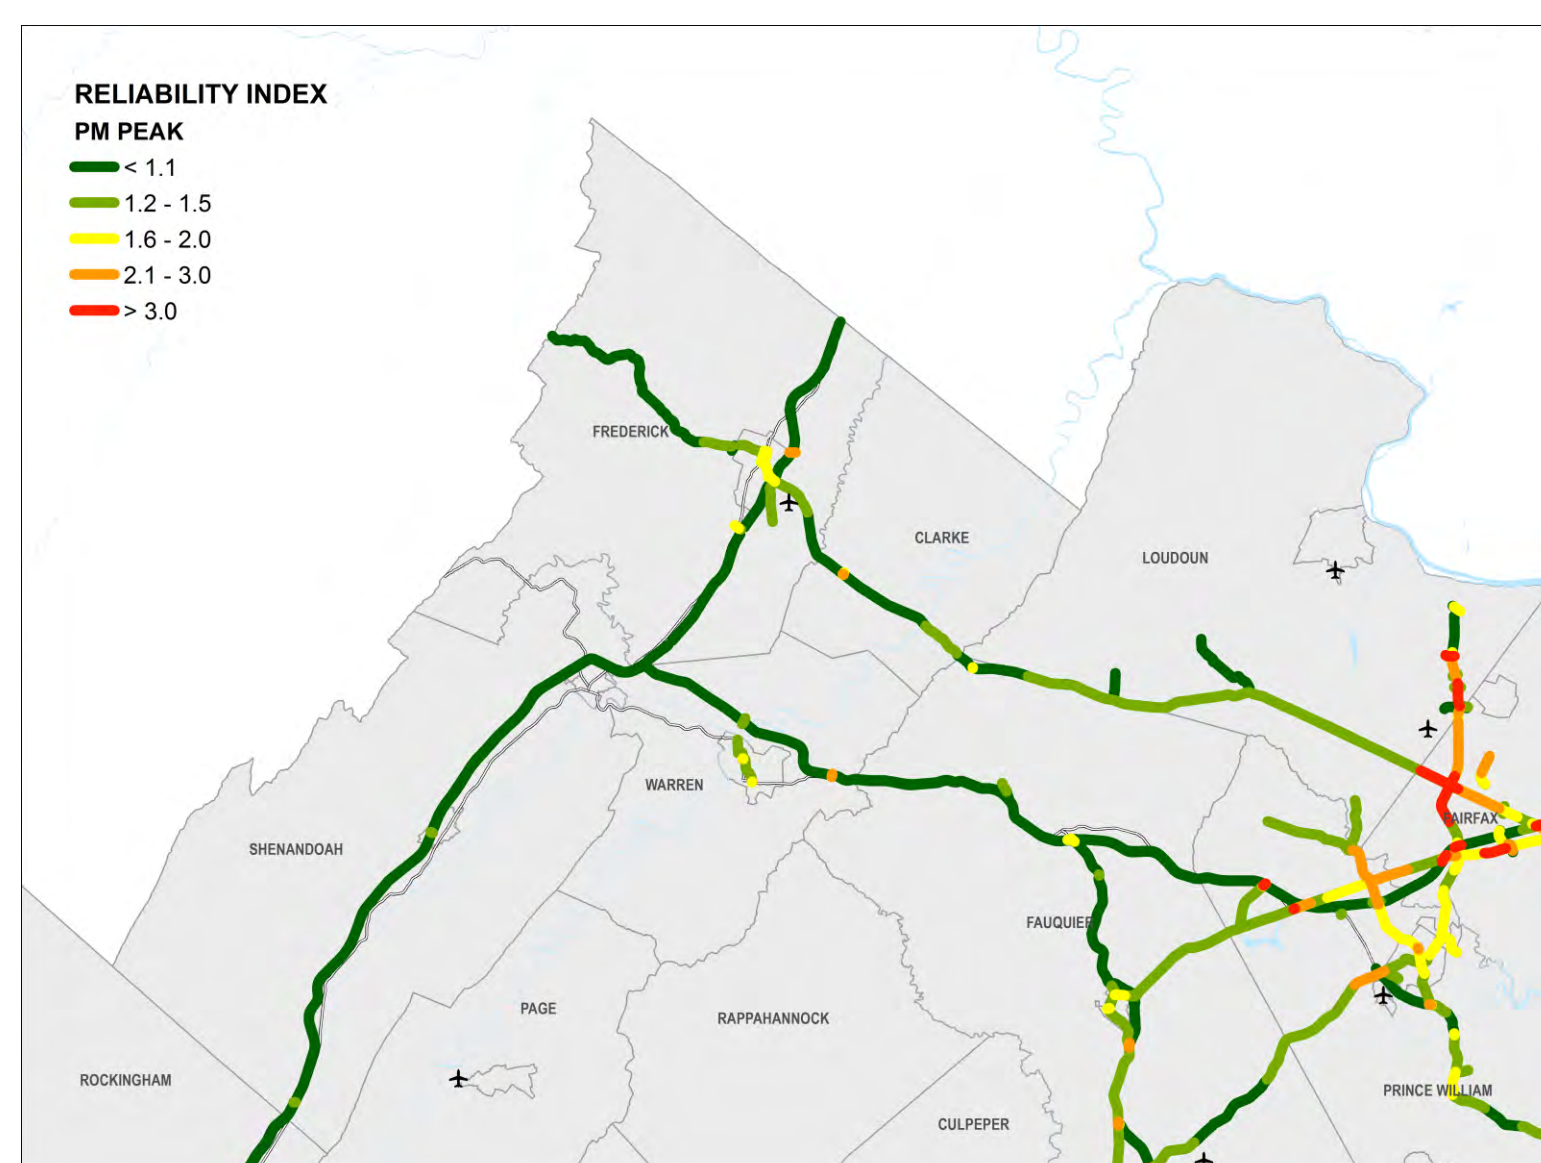

VTrans2040 Multimodal Transportation Plan

Corridor of Statewide Significance

DRAFT Data not to be used for planning